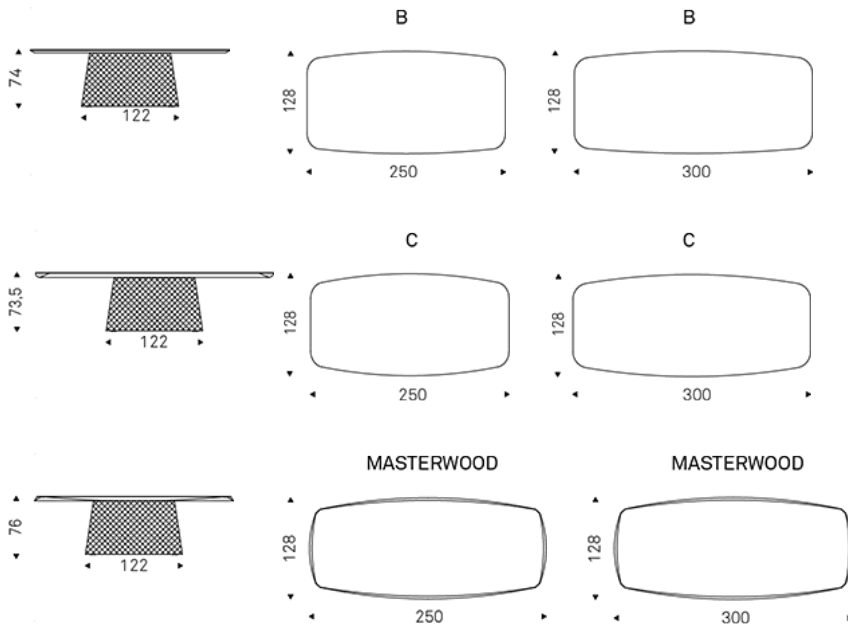

ATRIUM Wood

Design: Lorenzo Remedi

Product description

Table with base in mirrored and quilted fumé or bronze curved glass. Version "B": barrel top with angled edges in Canaletto walnut (NC) or burned oak (RB). Version "C": top in Elm open pore matt black (OLM73) with Brushed Bronze lacquered and rounded lower profile. "Masterwood" version: boat shaped top in Canaletto walnut (NC) or burned oak (RB) made of diagonal wooden planks of different sizes. Oblique and rounded edges.

Note

Atrium base, REGISTERED DESIGN
Masterwood top, REGISTERED DESIGN

ATRIUM Wood

Design: Lorenzo Remedi

Dimension

ATRIUM Wood

Design: Lorenzo Remedi

Finishes: base