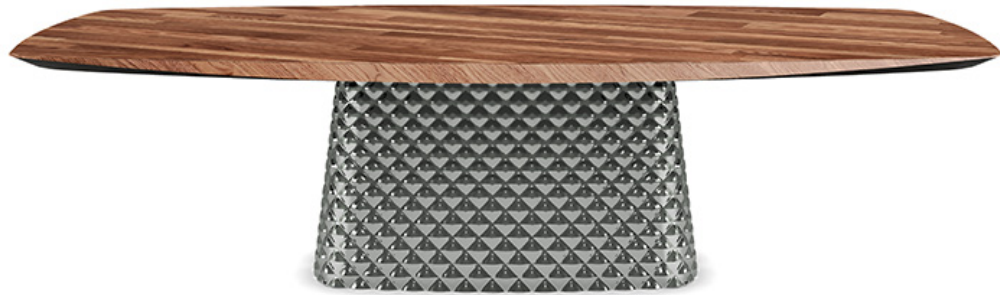

ATRIUM Wood

Design: Lorenzo Remedi

Product description

Table with base in mirrored and quilted fumé or bronze curved glass. Version "B": barrel top with angled edges in Canaletto walnut (NC) or burned oak (RB). Version "C": top in Elm open pore matt black (OLM73) with Brushed Bronze lacquered and rounded lower profile. "Masterwood" version: boat shaped top in Canaletto walnut (NC) or burned oak (RB) made of diagonal wooden planks of different sizes. Oblique and rounded edges.

Note

Atrium base, REGISTERED DESIGN
Masterwood top, REGISTERED DESIGN

ATRIUM Wood

Design: Lorenzo Remedi

Dimension

ATRIUM Wood

Design: Lorenzo Remedi

Finishes: base

glass

bronze mirrored
quilted

fumé mirrored
quilted

Finishes: Forma Piano

Legno B

NC B

RB B

Legno C