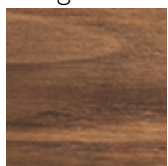

ATRIUM Wood

Design: Lorenzo Remedi

Product description

Table with base in mirrored and quilted fumé or bronze curved glass. Version "B": barrel top with angled edges in Canaletto walnut (NC) or burned oak (RB). Version "C": top in Elm open pore matt black (OLM73) with Brushed Bronze lacquered and rounded lower profile. "Masterwood" version: boat shaped top in Canaletto walnut (NC) or burned oak (RB) made of diagonal wooden planks of different sizes. Oblique and rounded edges.

glass

bronze mirrored
quilted

fumé mirrored
quilted

Finishes: Forma Piano

Legno B

NC B

RB B

Legno C