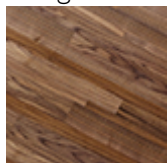

ATRIUM Wood

Design: Lorenzo Remedi

Finishes: base

glass

Finishes: Forma Piano

Legno B

Legno C

Legno M

NC M