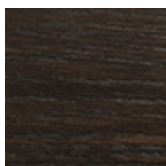

ATRIUM Wood

Design: Lorenzo Remedi

Product description

Table with base in mirrored and quilted fumé or bronze curved glass. Version "B": barrel top with angled edges in Canaletto walnut (NC) or burned oak (RB). Version "C": top in Elm open pore matt black (OLM73) with Brushed Bronze lacquered and rounded lower profile. "Masterwood" version: boat shaped top in Canaletto walnut (NC) or burned oak (RB) made of diagonal wooden planks of different sizes. Oblique and rounded edges.

glass

bronze mirrored
quilted

fumé mirrored
quilted

Finishes: Forma Piano

Legno B

NC B

RB B

Legno C